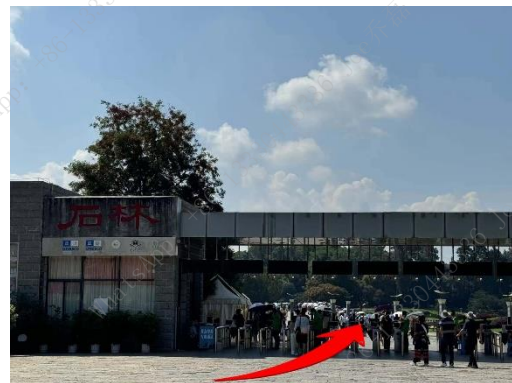

进入指南

Entry Guide.

通过地下通道，1号箭头是电瓶车乘坐站，2号箭头是购票中心，我们先选择2号箭头去购买门票，在去坐电瓶车进入景区，下车后前行进入景区门口

Through the underpass, Arrow 1 points to the electric shuttle station, and Arrow 2 points to the ticket center. We will first follow Arrow 2 to purchase tickets, then proceed to the shuttle station to enter the scenic area. After getting off the shuttle, walk forward to reach the entrance of the scenic area.

subway passage.

Electric Shuttle Station 1, Ticket Center 2.

Ticket Center.

Electric Shuttle Station.

Take the electric shuttle to enter the scenic area.

Scenic area entrance, enter the scenic area.

参观地图

Visitor Map.

石林风景区地图

Stone Forest Scenic Area Map.

返回路线

Return Route.

出景区大门乘坐电瓶车站点

Take the electric shuttle from the station outside the scenic area entrance.

景区乘坐电瓶车，下车后返回地点

In the scenic area, take the electric shuttle and return to the drop-off location afterward.